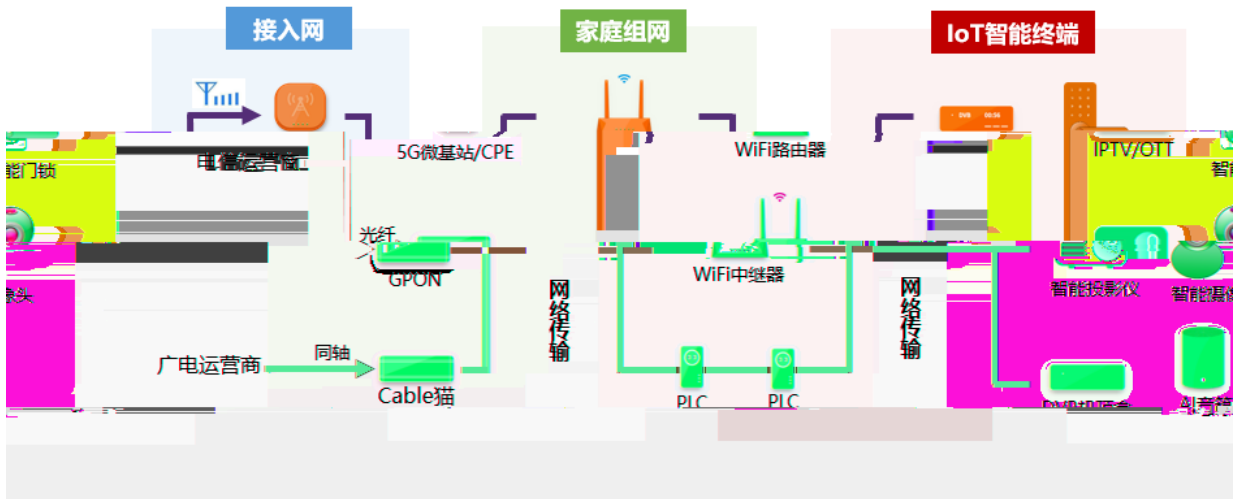

GPON	CableModem	Wi-Fi	Wi-Fi
PLC	G.hn PLC			
5G	5G		5G	
IoT		IoT		
3 LED				
2011	LED		LED	
	LED			
LED				
	LED			
2020			50-60	4
			2021	5 4
		+		PSS LED
LED				
LED	LED			
		LED		
			LED	
				LED
	LED	LED	Mini LED	
			P0.6~1.0	Mini LED
Micro LED